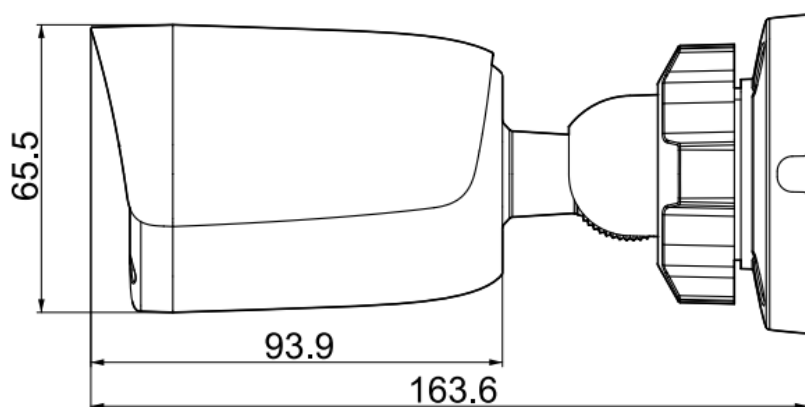

4MP Fixed Starlight IR Bullet Camera

Rules of behavior analyse in 1 scene	2
Early Warning(EW)	N/A
Auto-Tracking	N/A
Face Mode	N/A
Face Detection Performance	N/A
Network	
ANR	N/A
Protocols	HTTP;HTTPS;TCP/IP;UDP;UPnP;ICMP;DHCP;DNS;DDNS;Easy DDNS;NTP;QoS;IPv4;SSH;Unicast;RTSP;FTP
System Compatibility	P2P(Mutually exclusive with Profile G);onvif Profile S/T;CGI;MIL STONE
Remote Connection	≤2
Client	Easy7 Smart Client
Mobile client	Easylive Plus
Web	IE10+;Firefox52+;Edge89+;Safari11+;Chrome57 +
Interface	
Communication Interface	1 RJ45 10M/ 100M self adaptive Ethernet port
Audio I/O	N/A
Alarm I/O	N/A
Built-In Mic	Yes
Built-In Speaker	N/A
Reset Button	N/A
On-board storage	N/A
Additional interfaces	N/A
General	
Web Client Language	19languages Chinese/English/Spanish/Korean/Italian/Turkish/Russian/Thai/French/Polish/Dutch/ Hebrew/ Arabic/Vietnamese/German/Ukrainian/Portuguese/ Albanian
Operating Temperature	-30°C-60°C
Operating Humidity	0-95%
Strong Temperature	-30°C-60°C
Strong Humidity	0-95%(non-condensing)
Power Supply	DC12V±25%,MAX 6.5W,POE 802.3af,MAX 7W
Protection	Surge protection 2000V;Lightning proof 6000V;IP67
Boundary Dimension	164(L)73(W)73(H)mm
Package Dimension	180(L)90(W)95(H)mm
GrossWeight	0.3Kg
NetWeight	0.25Kg

4MP Fixed Starlight IR Bullet Camera

DIMENSIONS (Unit: mm)

ACCESSORIES

AV5

A36