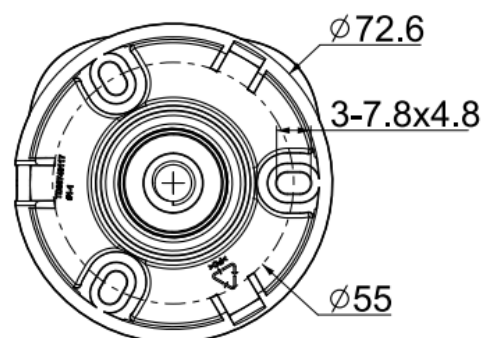

4MP Fixed Starlight IR Bullet Camera

Rules of behavior analyse in 1 scene	2
Early Warning(EW)	N/A
Auto-Tracking	N/A
Face Mode	N/A
Face Detection Performance	N/A
Network	
ANR	N/A
Protocols	HTTP;HTTPS;TCP/IP;UDP;UPnP;ICMP;DHCP;DNS;DDNS;Easy DDNS;NTP;QoS;IPv4;SSH;Unicast;RTSP;FTP
System Compatibility	P2P(Mutually exclusive with Profile G);onvif Profile S/T;CGI;MIL STONE
Remote Connection	≤2
Client	Easy7 Smart Client
Mobile client	Easylive Plus
Web	IE10+;Firefox52+;Edge89+;Safari11+;Chrome57 +
Interface	
Communication Interface	1 RJ45 10M/ 100M self adaptive Ethernet port
Audio I/O	N/A
Alarm I/O	N/A
Built-In Mic	Yes
Built-In Speaker	N/A
Reset Button	N/A
On-board storage	N/A
Additional interfaces	N/A
General	
Web Client Language	19languages Chinese/English/Spanish/Korean/Italian/Turkish/Russian/Thai/French/Polish/Dutch/ Hebrew/ Arabic/Vietnamese/German/Ukrainian/Portuguese/ Albanian
Operating Temperature	-30°C-60°C
Operating Humidity	0-95%
Strong Temperature	-30°C-60°C
Strong Humidity	0-95%(non-condensing)
Power Supply	DC12V±25%,MAX 6.5W,POE 802.3af,MAX 7W
Protection	Surge protection 2000V;Lightning proof 6000V;IP67
Boundary Dimension	164(L)73(W)73(H)mm
Package Dimension	180(L)90(W)95(H)mm
GrossWeight	0.3Kg
NetWeight	0.25Kg

4MP Fixed Starlight IR Bullet Camera

DIMENSIONS (Unit: mm)

ACCESSORIES

AV5

A36